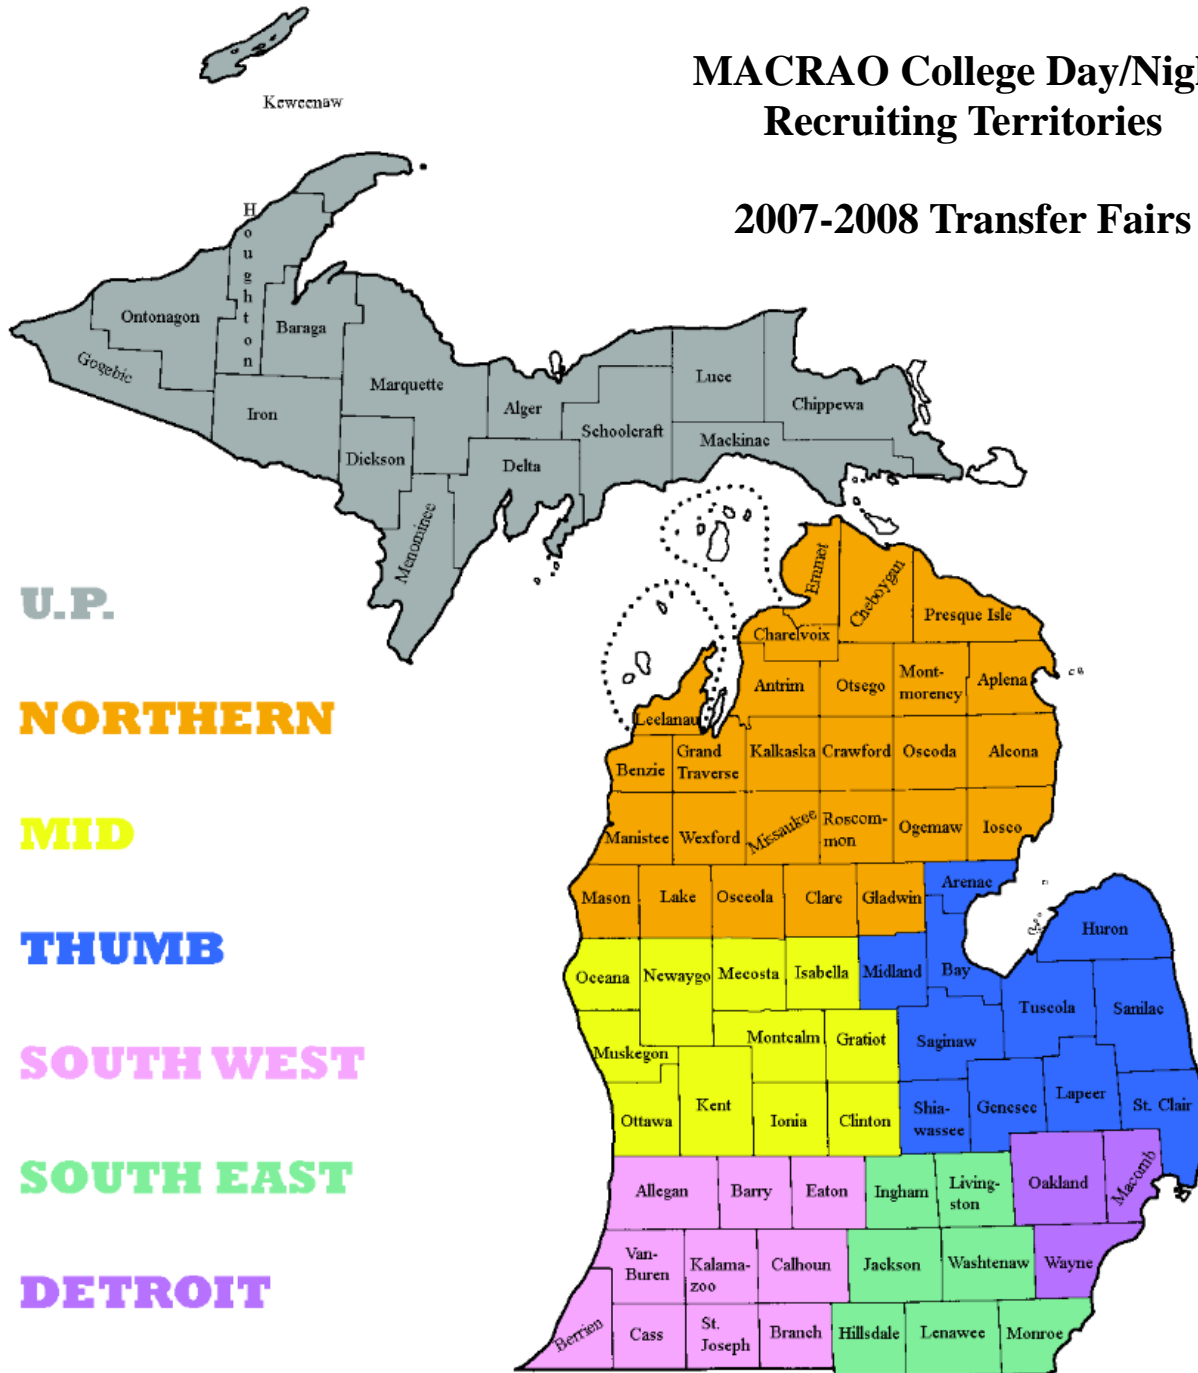

MACRAO College Day/Night Recruiting Territories

2007-2008 Transfer Fairs

September 2007

Transfer Fairs

Sun	Mon	Tue	Wed	Thu	Fri	Sat
						1
2	3	4	5	6	7	8
9	10	11	12	13	14	15
16	17	18	19	20	21	22
23	24	25 Glen Oaks Comm. College (D) 10:00 am - 1:00 pm Jean Zimmerman 269-467-9945, x320 jjzimmerman@glenoaks.edu	26 Southwestern Michigan Coll. 10:00 am - 1:00 pm (D) Sara Essig 269-782-1472 sessig@swmich.edu	27	28	29
30						Calendar Last Updated February 19, 2008

April 2008

Transfer Fairs

Sun	Mon	Tue	Wed	Thu	Fri	Sat
		1	2	3	4	5
6	7	8	9	10	11	12
13	14	15	16	17	18	19
20	21	22	23	24	25	26
27	28	29	30			

**Calendar
Last Updated
February 19, 2008**

May 2008

Transfer Fairs