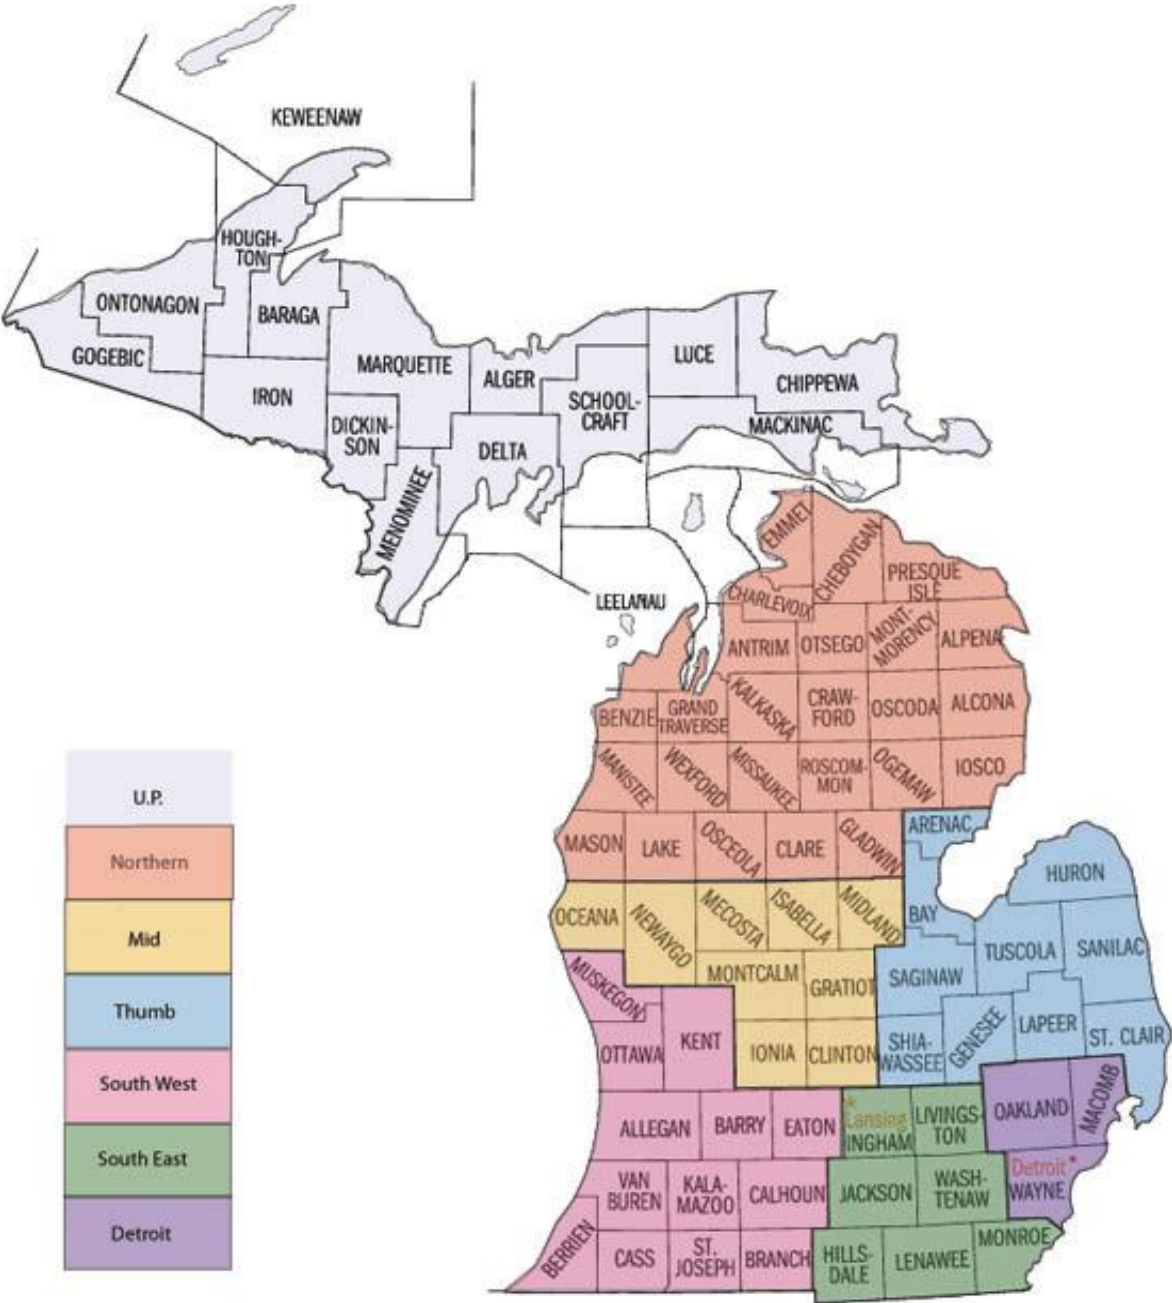

MACRAO College Day/Night Map

Transfer Fairs

September 2006

Transfer Fairs

Sun	Mon	Tue	Wed	Thu	Fri	Sat
					1	2
3	4 Labor Day	5	6	7	8	9
10	11	12	13	14	15	16
17	18	19	20	21	22	23
24	25	26 Glen Oaks Comm. College 10:00 am - 1:00 pm (D) Jean Zimmerman 269-467-9945 jjzimmerman@glenoaks.edu	27 Southwestern Mich. Coll. (D) 10:00 am - 1:00 pm Lisa Topping 269-782-1309 ltopping@swmich.edu	28	29	30 <div style="border: 1px solid black; padding: 5px; text-align: center;">Calendar Last Updated July 10, 2006</div>

Transfer Fairs

November 2006

Transfer Fairs

Sun	Mon	Tue	Wed	Thu	Fri	Sat
			1	2	3	4
5	6	7	8 MACRAO Conference Grand Traverse Resort	9 MACRAO Conference Grand Traverse Resort	10 MACRAO Conference Grand Traverse Resort	11
12	13	14	15	16	17	18
19	20	21	22	23	24	25
26	27	28	29	30		
						<div style="border: 1px solid black; padding: 5px; text-align: center;">Calendar Last Updated July 10, 2006</div>

Transfer Fairs

April 2007

Transfer Fairs

Sun	Mon	Tue	Wed	Thu	Fri	Sat
1	2	3	4	5	6	7
8	9	10	11	12	13	14
15	16	17	18	19	20	21
22	23	24	25	26	27	28
29	30					

**Calendar
Last Updated
July 10, 2006**